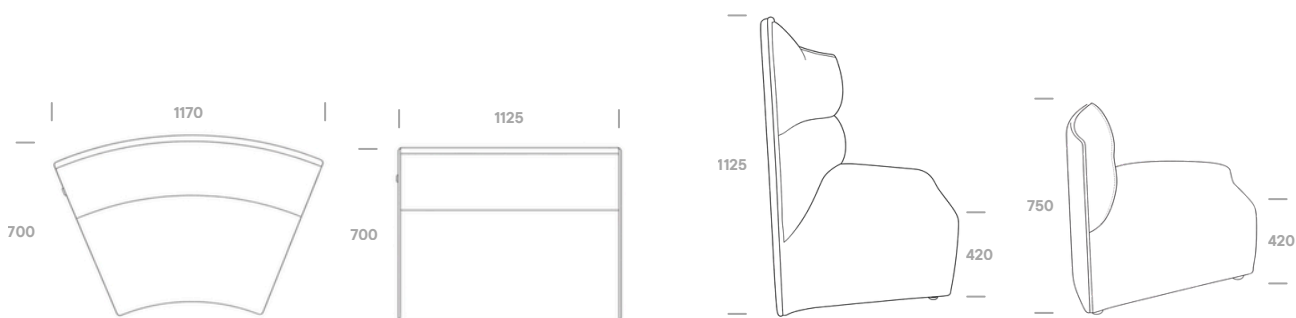

Variations

High or Low Back
Curved or Straight Back

Upholstery

Two Tone Upholstery
Contrasting Piping Detail
House Fabric or Custom

Standard Dimensions

Vinyl Warwick Lustrell Charisma

			
Nickel	Stone	Mouse	Slate
			
Gunmetal	Black	Earth	Taupe
			
Oyster	Tussock	Snow	Polar
			
Buff	Canvas	Parchment	Ecrú
			
Natural	Nougat	Doeskin	Tan
			
Walnut	Buffalo	Pecan	Saddle
			
Camel	Blush	Ballet	Cabernet
			
Poppy	Chili	Salsa	Coral
			
Brick	Orange	Acacia	Mustard
			
Lemon	Endive	Sprout	Kiwi
			
Army	Jungle	Sage	Ivy