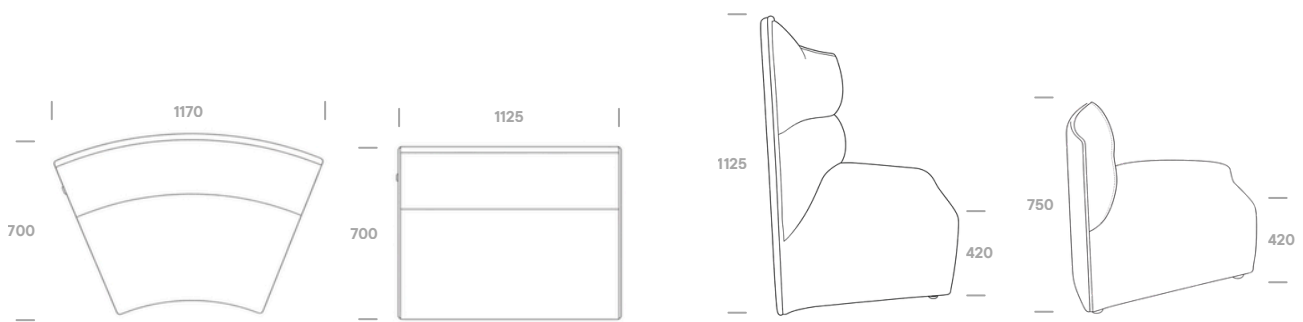

Variations

High or Low Back
 Curved or Straight Back

Upholstery

Two Tone Upholstery
 Contrasting Piping Detail
 House Fabric or Custom

Standard Dimensions

Vinyl Warwick Lustrell Charisma

			
Nickel	Stone	Mouse	Slate
			
Gunmetal	Black	Earth	Taupe
			
Oyster	Tussock	Snow	Polar
			
Buff	Canvas	Parchment	Ecru
			
Natural	Nougat	Doeskin	Tan
			
Walnut	Buffalo	Pecan	Saddle
			
Camel	Blush	Ballet	Cabernet
			
Poppy	Chili	Salsa	Coral
			
Brick	Orange	Acacia	Mustard
			
Lemon	Endive	Sprout	Kiwi
			
Army	Jungle	Sage	Ivy