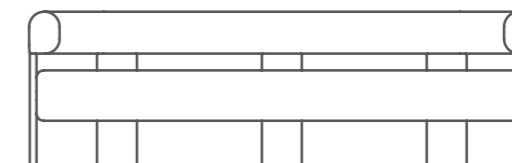

WARRANTY
 5 years.

DIMENSIONS

Single seat
 830mmW x 630mmD
 x 730mmH
 Seat height: 450mm

Single seat with screen
 900mmW x 665mmD
 x 1300mmH
 Seat height: 450mm

2.5 seater
 1800mmW x 630mmD x 730mmH
 With screen: 1870W x 665D x 1300H
 Seat height: 450mm