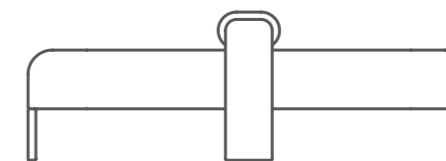

Ottoman
1800mmW x 700mmD x 605mmH
Seat height: 450mm

Laptop / Side table
435mmW x 290mmD x 630mmH