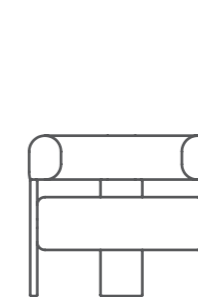

WARRANTY
 5 years.

DIMENSIONS

Single seat
 830mmW x 630mmD
 x 730mmH
 Seat height: 450mm

Single seat with screen
 900mmW x 665mmD
 x 1300mmH
 Seat height: 450mm

2.5 seater
 1800mmW x 630mmD x 730mmH
 With screen: 1870W x 665D x 1300H
 Seat height: 450mm