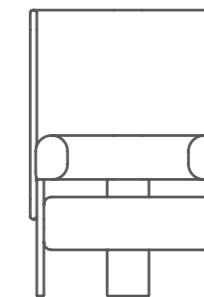

WARRANTY
 5 years.

DIMENSIONS

Single seat
 830mmW x 630mmD
 x 730mmH
 Seat height: 450mm

Single seat with screen
 900mmW x 665mmD
 x 1300mmH
 Seat height: 450mm

2.5 seater
 1800mmW x 630mmD x 730mmH
 With screen: 1870W x 665D x 1300H
 Seat height: 450mm