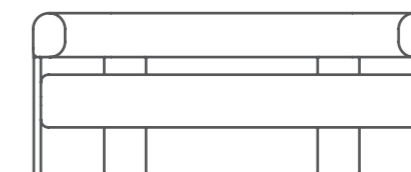

WARRANTY
 5 years.

DIMENSIONS

Single seat
 830mmW x 630mmD
 x 730mmH
 Seat height: 450mm

Single seat with screen
 900mmW x 665mmD
 x 1300mmH
 Seat height: 450mm

2.5 seater
 1800mmW x 630mmD x 730mmH
 With screen: 1870W x 665D x 1300H
 Seat height: 450mm