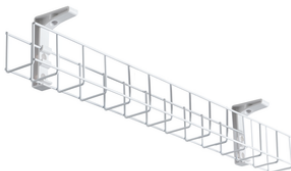

**Features**

Sturdy 70mm Round Profile Base  
Quiet Raiser Noise  
Scratch Resistant Worktop  
120kg Load Rating Top  
Cable Access Cut Out  
Floor Levellers  
Discreet Cable Tray

**Options**

Single Desk  
L Shaped Desk  
Back to Back Desks

**Back to Back Desks**  
750mm Depth  
Custom Width

**Screen Options**

**Desk Mounted Screen**  
300/400mm Above Desk (Custom Available)  
Custom Width

**Full Screen**  
1250mm Height (Custom Available)  
Custom Width  
Fixed Shared Screen

**Wrap Around Screen**  
480mm Above Desk (Custom Available)  
Custom Width  
300mm Returns or Custom

**Accessories**

**Cable Management**  
Cable Tray  
or Cable Basket and Cable Snake

**Monitor Arm**  
Single Monitor Arm  
or Dual Monitor Arm