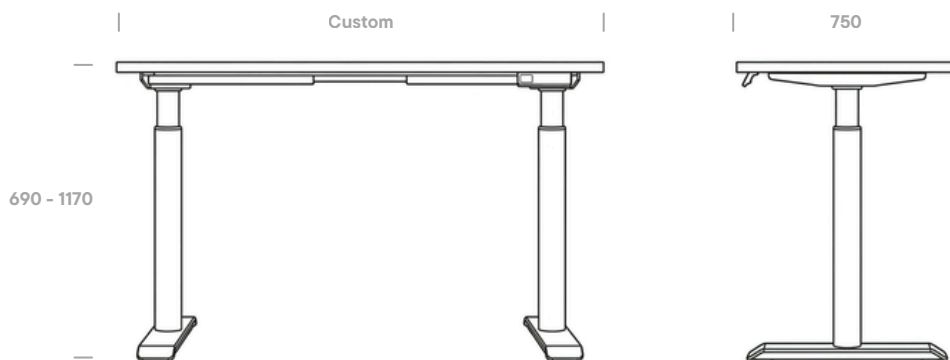

**Features**

Sturdy 70mm Round Profile Base  
Quiet Raiser Noise  
Scratch Resistant Worktop  
120kg Load Rating Top  
Cable Access Cut Out  
Floor Levellers  
Discreet Cable Tray

**Options**

Single Desk  
L Shaped Desk  
Back to Back Desks

**Screen**

Desk Mounted PET Screen  
Full Fabric Screen  
Wrap Around PET Screen

**Lead Time**

6 - 8 Weeks

**Dimensions**

**Workstation Options**

**Single Desk**  
750mm Depth  
Custom Width

**L Shape Desk**  
750mm Depth  
Custom Width

**Back to Back Desks**  
750mm Depth  
Custom Width

**Screen Options**

**Desk Mounted Screen**  
300/400mm Above Desk (Custom Available)  
Custom Width

**Full Screen**  
1250mm Height (Custom Available)  
Custom Width  
Fixed Shared Screen

**Wrap Around Screen**  
480mm Above Desk (Custom Available)  
Custom Width  
300mm Returns or Custom

**Accessories**

**Cable Management**  
Cable Tray  
or Cable Basket and Cable Snake

**Monitor Arm**  
Single Monitor Arm  
or Dual Monitor Arm