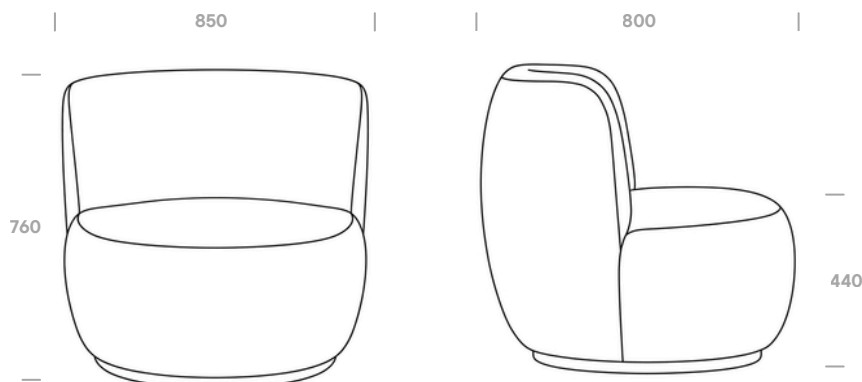

**About**

Made in Adelaide  
Premium Grade Commercial Foam  
Fully Upholstered  
6 - 8 Week Leadtime

**Options**

House Fabric or  
Custom Fabric Available  
Swivel or Non-Swivel Base

**Dimensions**

**Fabric** Zepel Fontaine