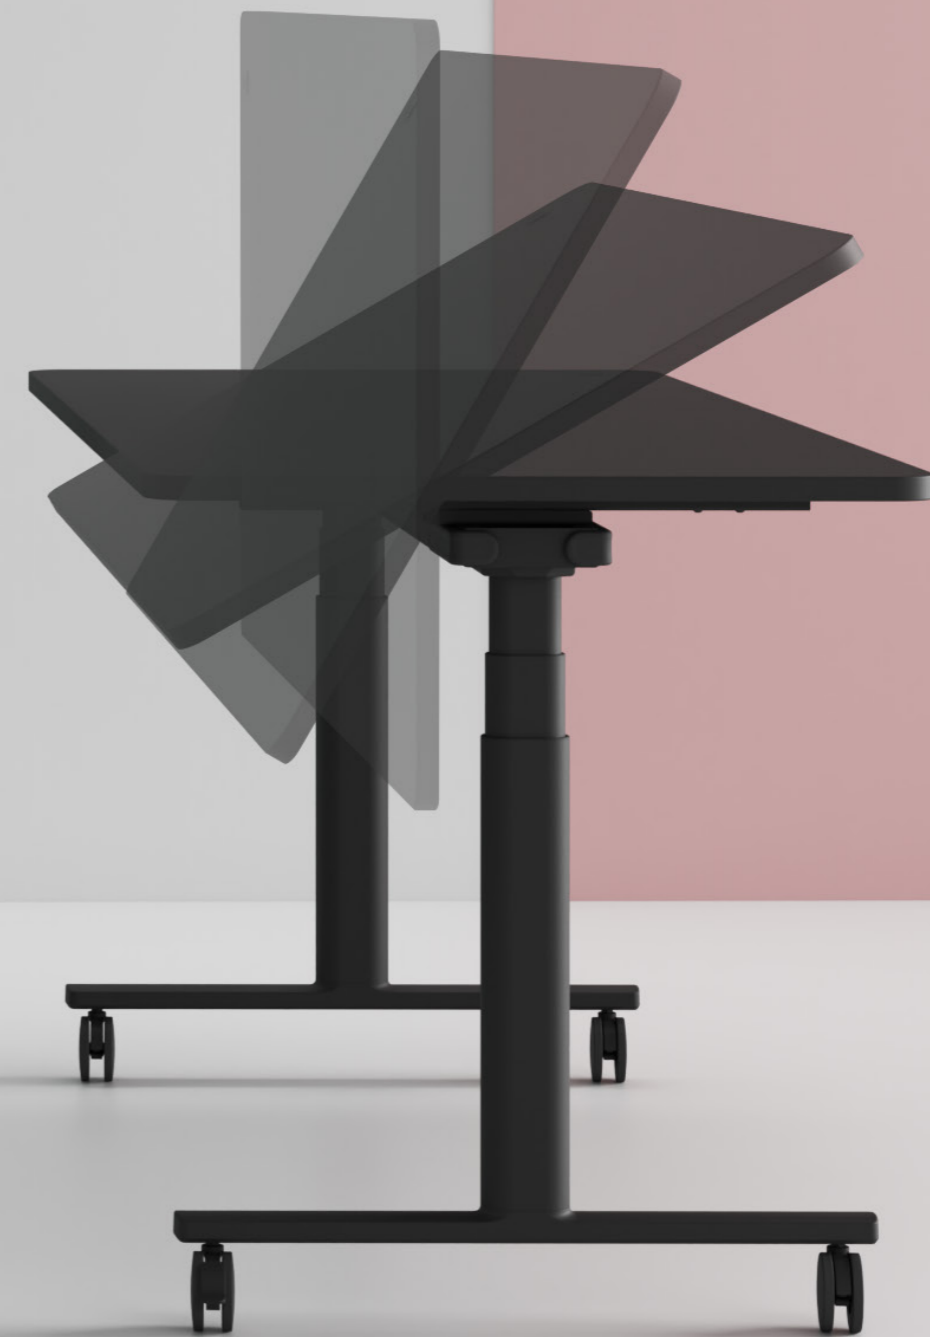

Jojo

Thinking
Works

Furniture for the Curious

Jojo Electric Folding Table

The ultimate flexible table solution.

The Jojo Electric Folding Table combines the ergonomic benefits of height adjustable desking with the mobility of a folding frame.

Jojo uses a rechargeable battery to activate height adjustment, which promotes agility within the workplace.

Made with versatility and flexibility in mind. Jojo's height adjustable legs can be set to the user's optimal working stance or just as easily folded, stacked and nested away. Fully operated with a cordless rechargeable battery, Jojo can be easily moved without worrying about damaging power leads.

- 01 Jojo is available in black and white options with the versatility to be used as a table or whiteboard
- 02 Height adjustable with built-in impact stop detection
- 03 Foldable table top with a safety bumper for safe stacking

Jojo can be easily moved and adjusted to create an adaptable workplace. This agility provides a unique degree of flexibility to transform any office into the optimal workspace.

Jojo Electric Folding Table