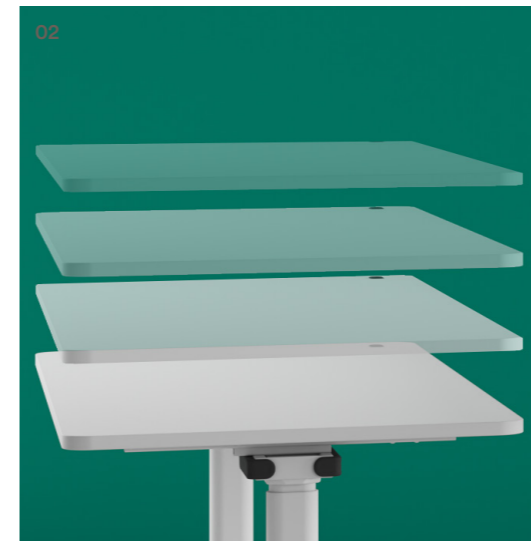

Jojo

Thinking
Works

Furniture for the Curious

Jojo Electric Folding Table

The ultimate flexible table solution.

The Jojo Electric Folding Table combines the ergonomic benefits of height adjustable desking with the mobility of a folding frame.

Jojo uses a rechargeable battery to activate height adjustment, which promotes agility within the workplace.

Made with versatility and flexibility in mind. Jojo's height adjustable legs can be set to the user's optimal working stance or just as easily folded, stacked and nested away. Fully operated with a cordless rechargeable battery, Jojo can be easily moved without worrying about damaging power leads.

- 01 Jojo is available in black and white options with the versatility to be used as a table or whiteboard
- 02 Height adjustable with built-in impact stop detection
- 03 Foldable table top with a safety bumper for safe stacking

Jojo can be easily moved and adjusted to create an adaptable workplace. This agility provides a unique degree of flexibility to transform any office into the optimal workspace.

Jojo Electric Folding Table