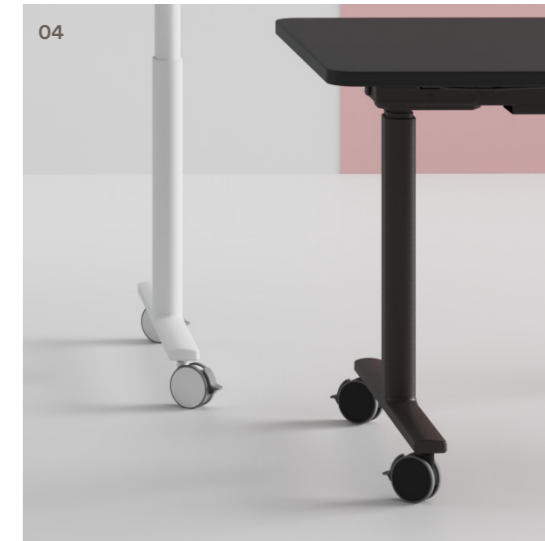

Jojo

Thinking
Works

Furniture for the Curious

Jojo Electric Folding Table

The ultimate flexible table solution.

The Jojo Electric Folding Table combines the ergonomic benefits of height adjustable desking with the mobility of a folding frame.

Jojo uses a rechargeable battery to activate height adjustment, which promotes agility within the workplace.

Made with versatility and flexibility in mind. Jojo's height adjustable legs can be set to the user's optimal working stance or just as easily folded, stacked and nested away. Fully operated with a cordless rechargeable battery, Jojo can be easily moved without worrying about damaging power leads.

- 01 Jojo is available in black and white options with the versatility to be used as a table or whiteboard
- 02 Height adjustable with built-in impact stop detection
- 03 Foldable table top with a safety bumper for safe stacking

Jojo can be easily moved and adjusted to create an adaptable workplace. This agility provides a unique degree of flexibility to transform any office into the optimal workspace.

Jojo Electric Folding Table