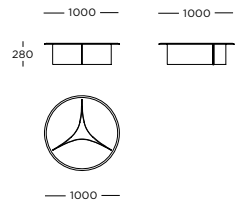

WARRANTY

5 years

SPARE PARTS

Price on request:

Base

Tabletop

Arc

Table | Large