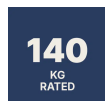

Due to constant innovation, products may be subject to design and specification changes without notice. Copyright ©2022.

Colour Disclaimer Colours may vary due to computer screen variations. Please always check physical samples for confirmation to be sure. **Product Disclaimer** Please note product specifications and features are subject to change without notice. For our full T&C's [CLICK HERE](#).